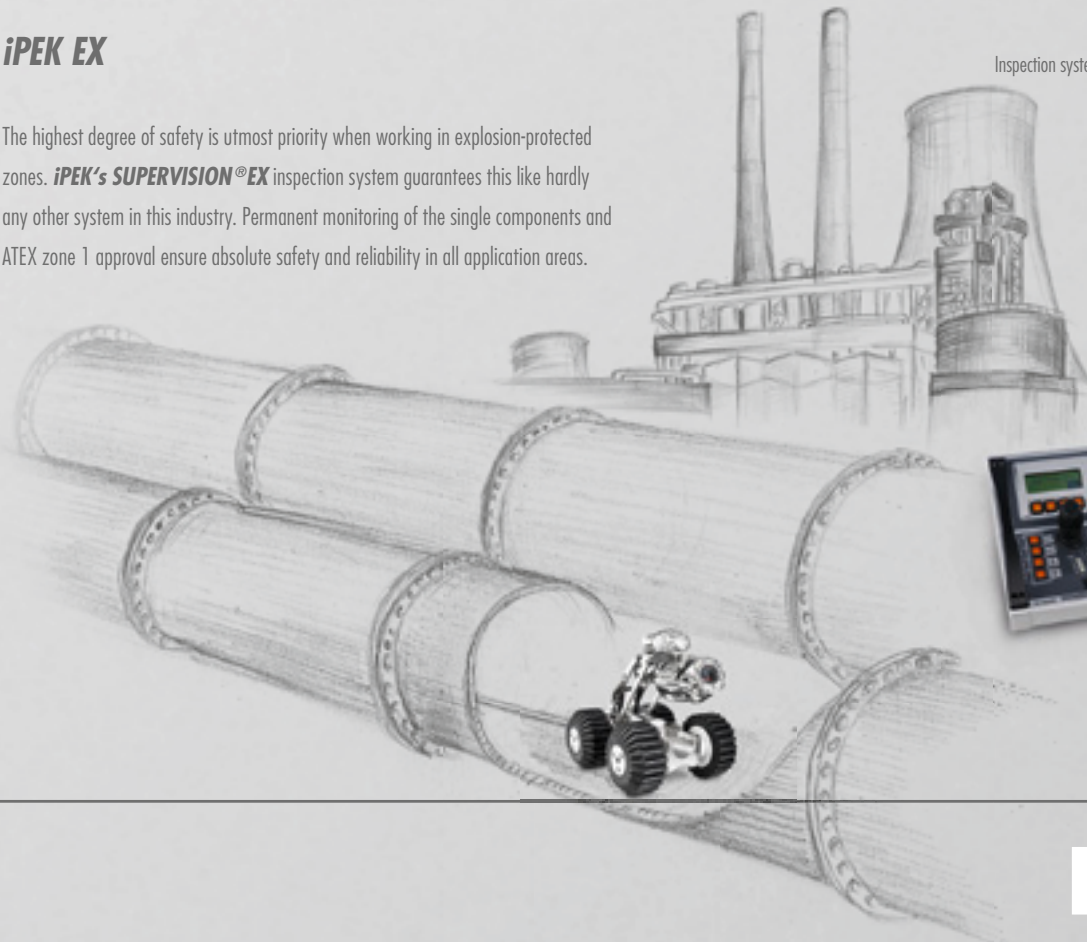

READY FOR ALL KINDS OF TASKS

TRUCK

Complete systems, custom-built vehicles, municipal applications

iPEK TRUCK

With its ergonomic design the **DCX5000** control panel is the core control unit of custom-built vehicles equipped with the **iPEK ROVION®** System. Here you are optimally prepared for all kinds of tasks. Inspections of pipelines with a diameter up to 2000mm, checking of branch pipelines by means of the satellite system or examination of boreholes up to 500m depth. All options in one system!

PROTECTED AND SAFE

Inspection systems with explosion protection technology

iPEK EX

The highest degree of safety is utmost priority when working in explosion-protected zones. **iPEK's SUPERVISION®EX** inspection system guarantees this like hardly any other system in this industry. Permanent monitoring of the single components and ATEX zone 1 approval ensure absolute safety and reliability in all application areas.