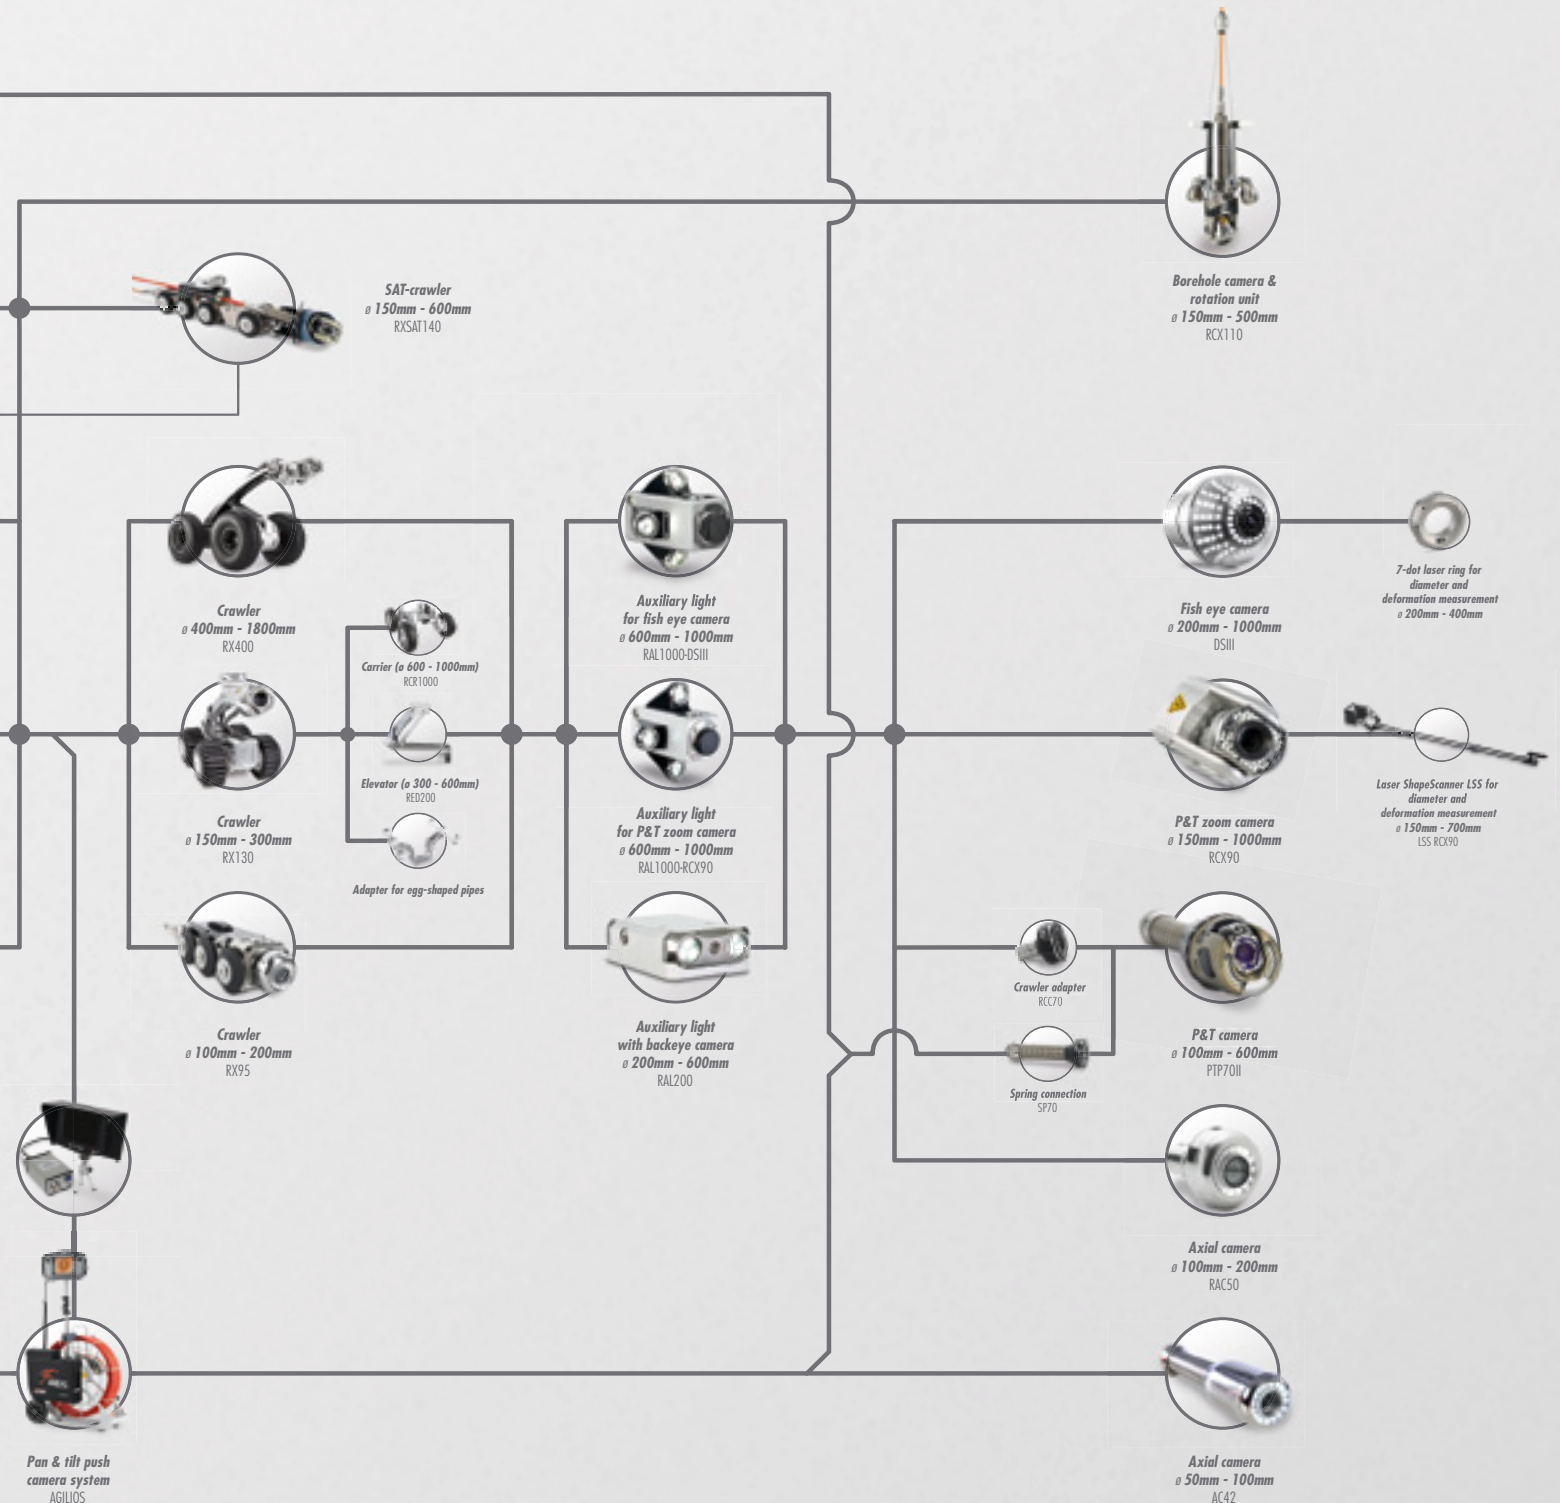

iPEK offers an easy START into the pipeline inspection market. The **AGLIOS™** system lays the foundation for successful growth. Start with this basic system and add further components as required. Use the manual cable reels with cable lengths of up to 200m, choose between the different crawler models or the three camera heads available. The system continues to grow along with your tasks thus representing a safe investment into your business planning.

MOBIL

Mobile inspection and crawler systems

INSPECTION SYSTEMS TO GO

iPEK - MOBIL

Easy, quick, MOBILE working with a sophisticated inspection system: that's what the **ROVION®**-system stands for. Despite a cable length of 300m the **RMX300** cable reel is still suitable for mobile use. It only requires a 240V power socket and – depending on the crawler used – you can start to inspect pipelines with diameters ranging from 100mm to 1000mm. The **VC200** control panel offers all the required and established inspection standards for this purpose. The result can easily be viewed on a PC or exported to e.g. the **WinCan** Software for further processing.

CONTROL PANELS

CABLE REELS

One System all Options!

CRAWLER

AUXILIARY LIGHTS

CAMERAS

READY FOR ALL KINDS OF TASKS

TRUCK

Complete systems, custom-built vehicles, municipal applications

iPEK TRUCK

With its ergonomic design the **DCX5000** control panel is the core control unit of custom-built vehicles equipped with the **iPEK ROVION®** System. Here you are optimally prepared for all kinds of tasks. Inspections of pipelines with a diameter up to 2000mm, checking of branch pipelines by means of the satellite system or examination of boreholes up to 500m depth. All options in one system!