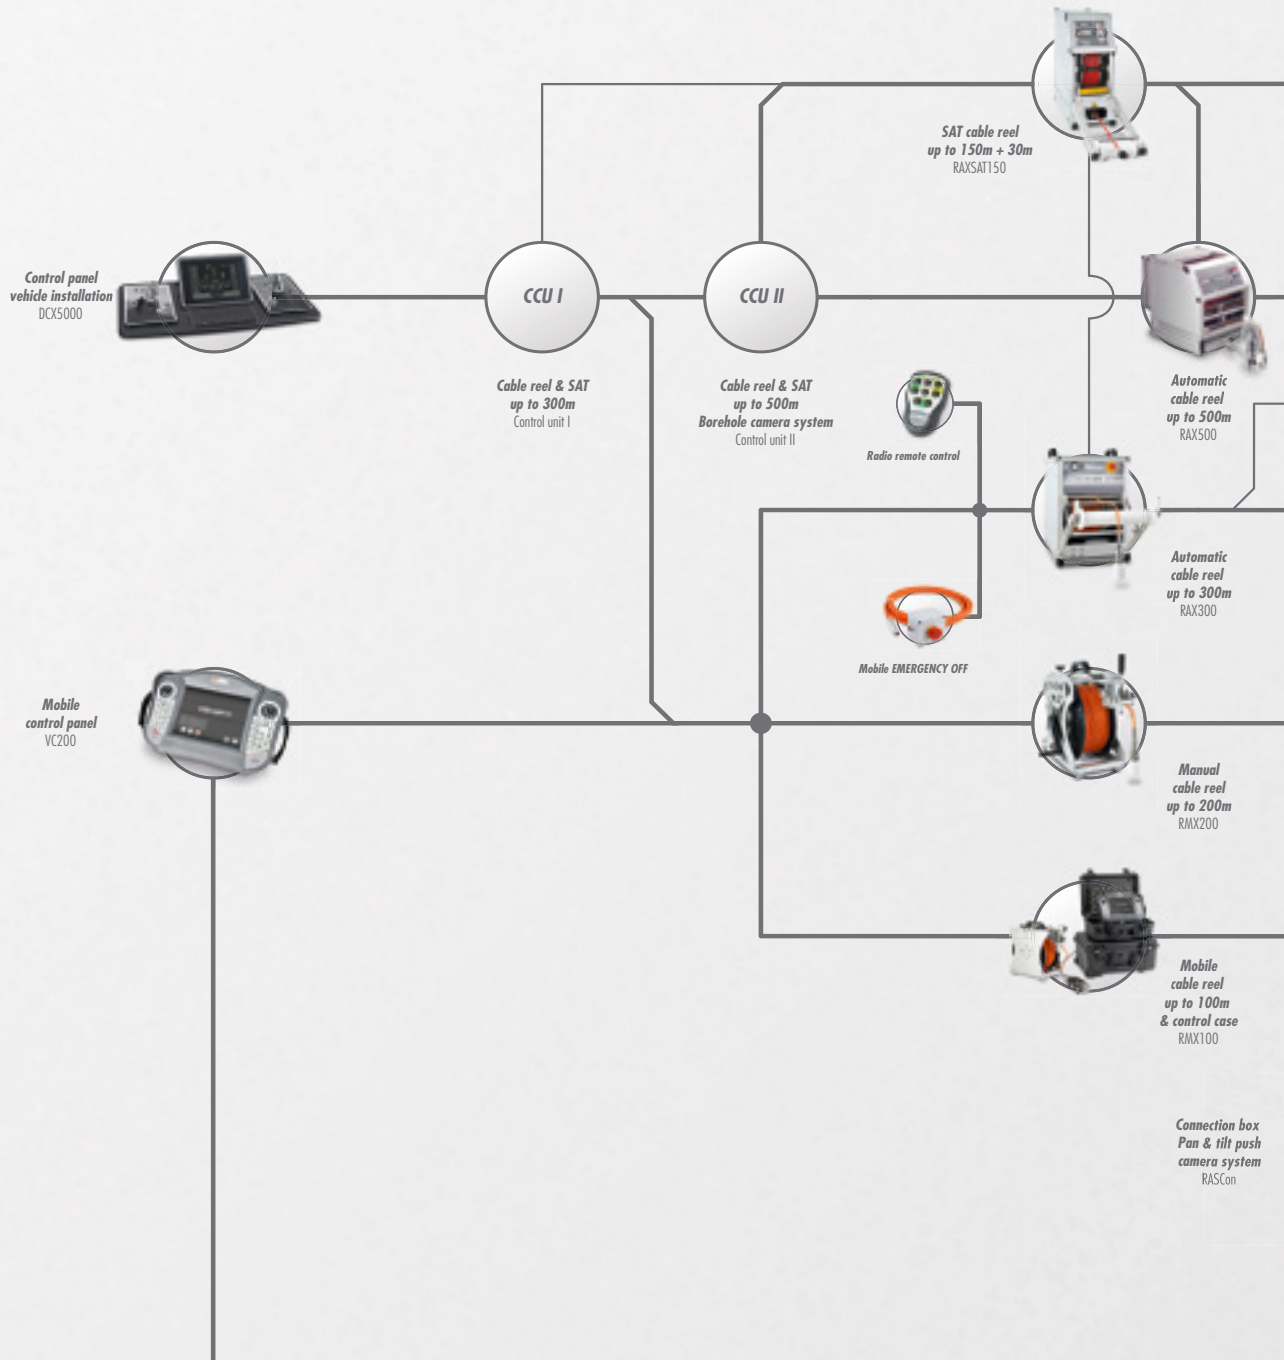

iPEK offers an easy START into the pipeline inspection market. The **AGLIOS™** system lays the foundation for successful growth. Start with this basic system and add further components as required. Use the manual cable reels with cable lengths of up to 200m, choose between the different crawler models or the three camera heads available. The system continues to grow along with your tasks thus representing a safe investment into your business planning.

MOBIL

Mobile inspection and crawler systems

INSPECTION SYSTEMS TO GO

iPEK - MOBIL

Easy, quick, MOBILE working with a sophisticated inspection system: that's what the **ROVION®**-system stands for. Despite a cable length of 300m the **RMX300** cable reel is still suitable for mobile use. It only requires a 240V power socket and – depending on the crawler used – you can start to inspect pipelines with diameters ranging from 100mm to 1000mm. The **VC200** control panel offers all the required and established inspection standards for this purpose. The result can easily be viewed on a PC or exported to e.g. the **WinCan** Software for further processing.

CONTROL PANELS

CABLE REELS

One System all Options!

CRAWLER

AUXILIARY LIGHTS

CAMERAS

READY FOR ALL KINDS OF TASKS

TRUCK

Complete systems, custom-built vehicles, municipal applications

iPEK TRUCK

With its ergonomic design the **DCX5000** control panel is the core control unit of custom-built vehicles equipped with the **iPEK ROVION®** System. Here you are optimally prepared for all kinds of tasks. Inspections of pipelines with a diameter up to 2000mm, checking of branch pipelines by means of the satellite system or examination of boreholes up to 500m depth. All options in one system!